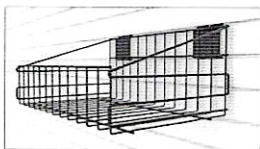

SlatWall organization and storage system

Trusscore® SlatWall™ is a heavy-duty, easy-to-install solution to organize your home, office, or workspace

Whether installed in a commercial or a do-it-yourself project, Trusscore SlatWall will add value and functionality to any space you choose.

Made from a high-strength polymer formulation, the Trusscore SlatWall system supports weights up to 75 lbs per square foot and is designed to install seamlessly with Trusscore Wall&CeilingBoard. It is the perfect organizational alternative to traditional drywall and slatwall solutions.

If you're looking for an organized, accessible solution, the Trusscore SlatWall system is easy to install and has many different available hooks for your storage needs.

Trusscore SlatWall is compatible with standard slatwall accessories and the Trusscore accessories below.

18" Basket | CRO.P18

24" Shelf | CRO.T24

Hose Hook | CRO.H

Bike Hook | CRO.V

4" and 6" Double Hook
CRO.D4 | CRO.D6

4" and 6" Simple Hook
CRO.S4 | CRO.S6

Features and Benefits

- Highly durable surface that is resistant to scratches, bacteria, chemicals, mold, and moisture
- Supports weights up to 75 lbs per square foot
- Easy to install and easy to clean
- Long-lasting and cost-effective
- Can be used for new construction or retrofit
- Hidden fasteners
- Highly resistant to chemicals and unaffected by moisture
- Bright clean appearance
- Can be combined with Trusscore Wall&CeilingBoards for a complete wallboard system
- Available in white and gray
- Made in North America