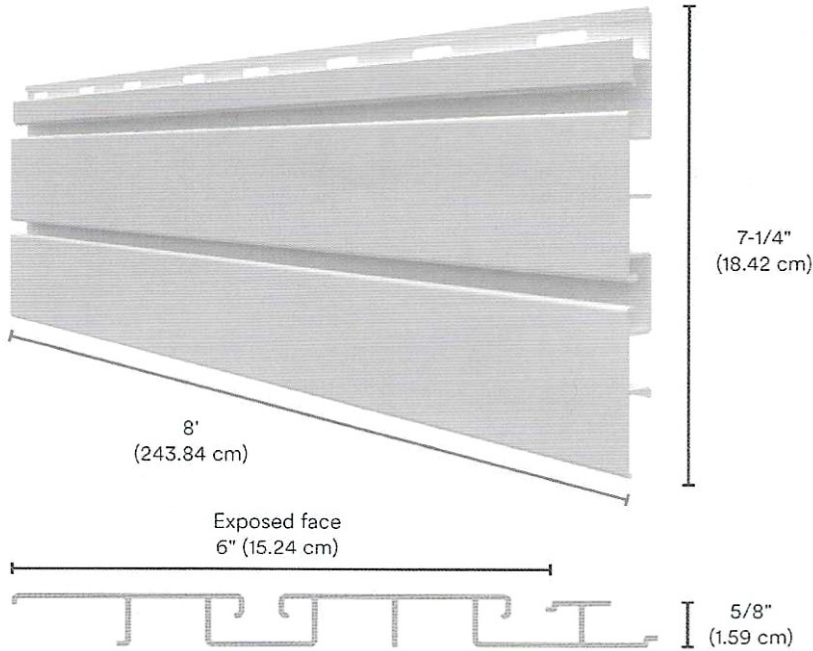

Technical Specifications

Board Dimensions

Product Color	Product Length	Product Number
White	8 ft	TL1841608
Gray	8 ft	GTL1841608

Trusscore SlatWall is available in 8' lengths. Custom lengths are available upon request.

Available in white and gray.

White

Gray

SlatWall Trims and Flashing

3/4" J Trim

H Channel Snap-In Kit

Top Cap

Combine Trusscore Wall&CeilingBoard seamlessly with Trusscore SlatWall.