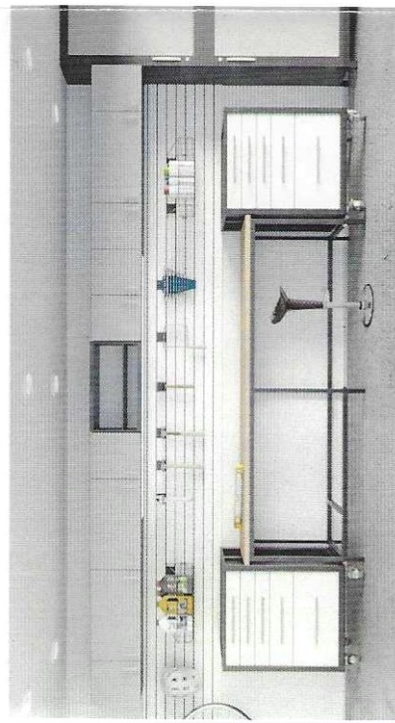

About Trusscore

Trusscore products are transforming residential construction. Why?

Because they're designed as the ideal alternative and improvement for conventional residential wall systems like painted drywall.

Strong, light in weight, and easy to install, Trusscore products deliver improved functionality for a home, particularly for a home's utility areas – think garages, workshops, laundry rooms, basements, and mudrooms.

Trusscore Wall&CeilingBoard and Trusscore SlatWall are made from PVC. They create a fabulous bright, clean finish that's long-lasting, waterproof, and abuse resistant – perfect for high-traffic areas.