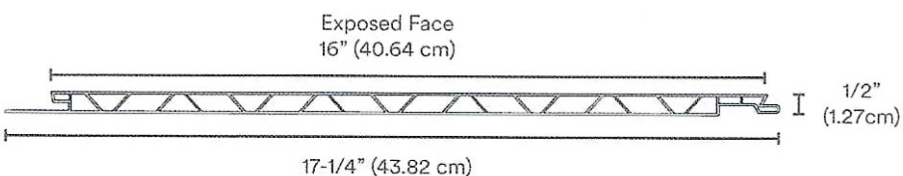

## Board Dimensions

Custom lengths are available upon request.

Available in white and gray.

White

Gray

Product Color	Product Length	Product Number
White	8 ft	TC1608
	10 ft	TC1610
	12 ft	TC1612
	14 ft	TC1614
	16 ft	TC1616
Gray	8 ft	GTC1608
	10 ft	GTC1610
	12 ft	GTC1612
	14 ft	GTC1614
	16 ft	GTC1616
	20 ft	GTC1620