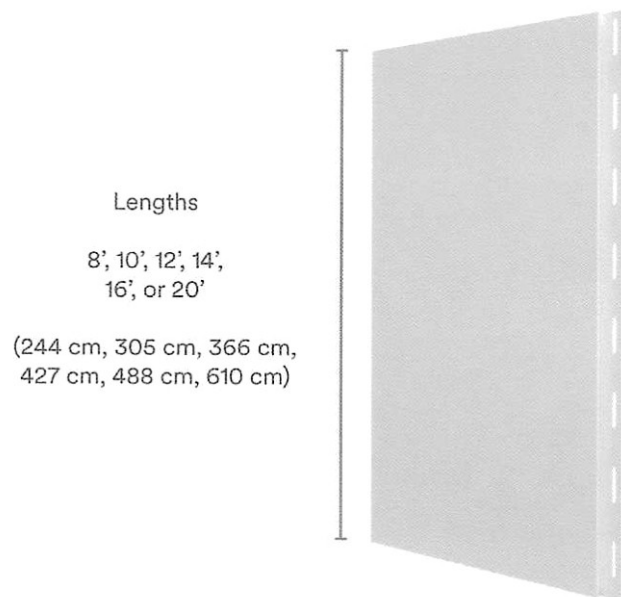

## Board Dimensions

Custom lengths are available upon request.

Available in white and gray.

White

Gray

Product Color	Product Length	Product Number
White	8 ft	TC1608
	10 ft	TC1610
	12 ft	TC1612
	14 ft	TC1614
	16 ft	TC1616
Gray	8 ft	GTC1608
	10 ft	GTC1610
	12 ft	GTC1612
	14 ft	GTC1614
	16 ft	GTC1616
	20 ft	GTC1620