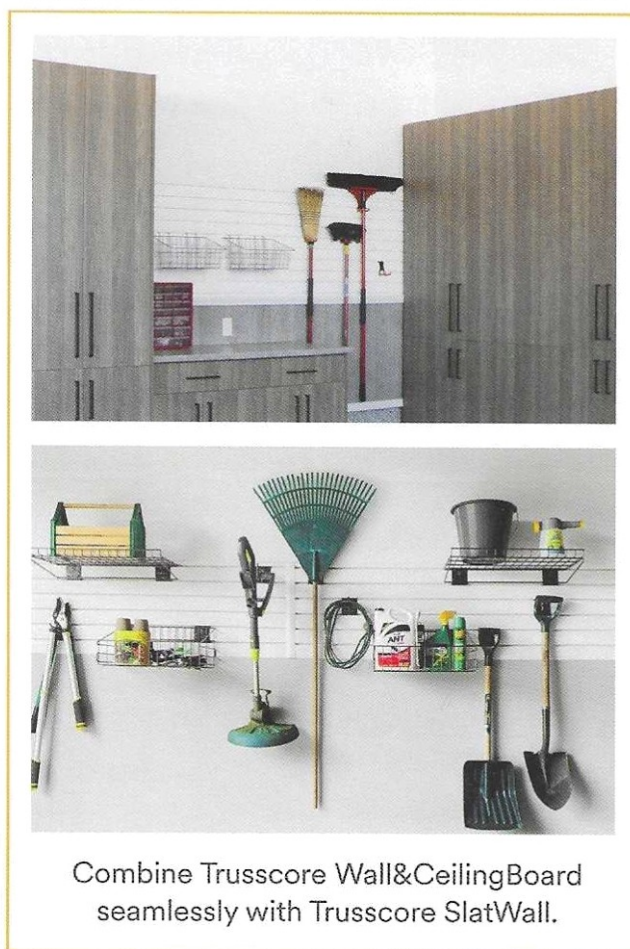

Combine Trusscore Wall&CeilingBoard seamlessly with Trusscore SlatWall.

Learn more about Trusscore Wall&CeilingBoard

Start the conversation today with one of our sales representatives.

hello@trusscore.com | 1.888.418.4679 | trusscore.com/wall-and-ceilingboard

trusscore
material + science